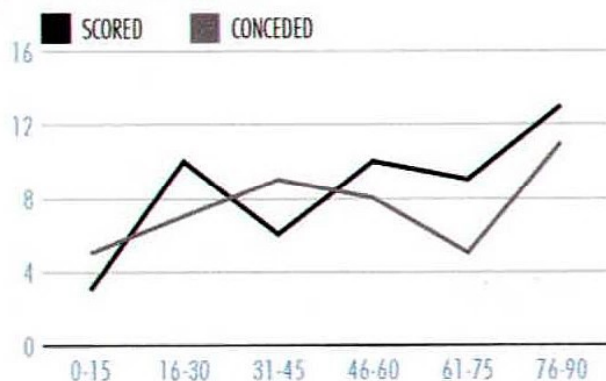

SWINDON TOWN

v

WOLVERHAMPTON WANDERERS

MATCH FACTS

Swindon have won only one of their last 10 Football League meetings with Wolves, drawing three and losing six.

MATCH FACTS

Wolves lost their first five league trips to the County Ground, but have lost just one in four since then against the Robins (W2 D1).

GOALS

AV. GOALS PER GAME

SHOTS (EX. BLOCKED)

% SHOTS ON TARGET

CLEAN SHEETS

% GOALS TO SHOTS

CORNER KICKS

GOALS CONCEDED

AV. GOALS CONCEDED PER GAME

FOULS

GOAL TIMES

GOAL TIMES