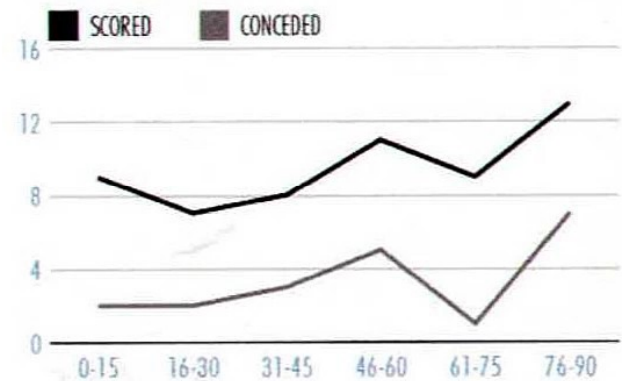

SWINDON TOWN

v

WOLVERHAMPTON WANDERERS

MATCH FACTS

Swindon have won only one of their last 10 Football League meetings with Wolves, drawing three and losing six.

MATCH FACTS

Wolves lost their first five league trips to the County Ground, but have lost just one in four since then against the Robins (W2 D1).

GOALS

AV. GOALS PER GAME

SHOTS (EX. BLOCKED)

% SHOTS ON TARGET

CLEAN SHEETS

% GOALS TO SHOTS

CORNER KICKS

GOALS CONCEDED

AV. GOALS CONCEDED PER GAME

FOULS

GOAL TIMES

GOAL TIMES